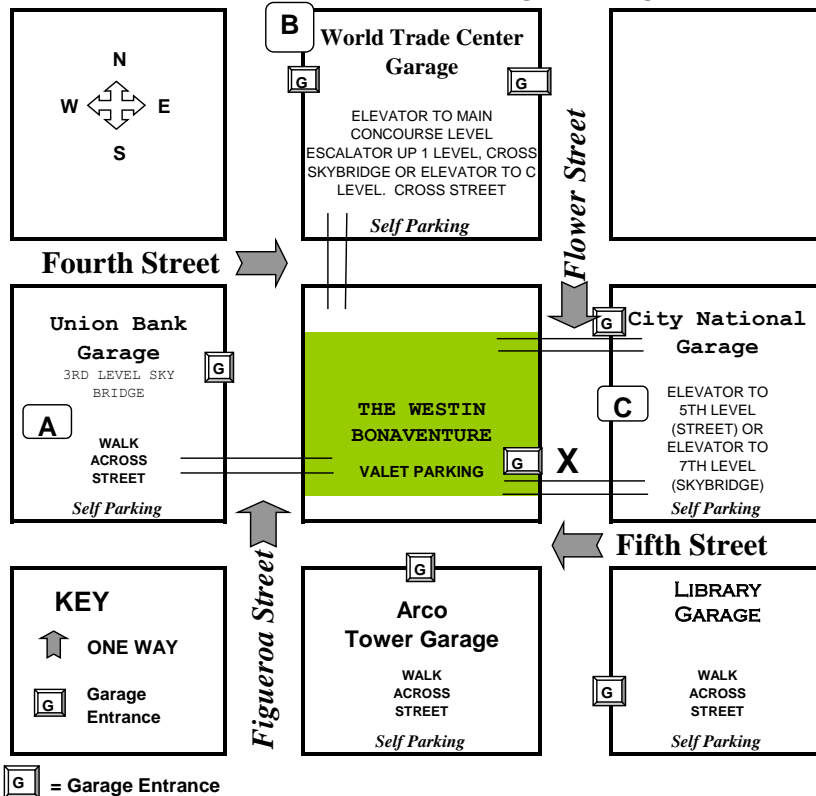

Westin Bonaventure Hotel & Suites Directions and Parking Garages

PARKING VALIDATIONS WILL BE PROVIDED AT REGISTRATION OF THE EVENT ONLY FOR:

The Westin Bonaventure Hotel Valet

401 South Flower Street, LA, CA 90071 (213) 624-1000
 Garage Clearance 6'

Daily Rate: \$4.00 every 10 minutes, maximum of \$40.00
 M-F Overnight -arrival after 5pm - \$30.00
 M-F Overnight - arrival before 5pm - \$55.00
 Weekend & Holiday: \$15.00 Flat Rate
Rates DO NOT APPLY to OVERNIGHT PARKING
NO IN & OUT PRIVILEGES
 24/7 Entrance on Flower Street Only

World Trade Center Garage (B)

350 South Figueroa Street, LA, CA 90017
 Garage Clearance 6' 6"

Parking Garage Entrance # 1 (213) 613-4434

Daily Rates: \$3.50 each 12 minutes to a MAX of \$26.00
 Early Bird Rate: \$8.00 M-F; \$8.00 flat rate Sat/Sun
 Overnight Parking: \$28.00

Parking Garage Entrance #2 (213) 680-7723

Daily Rates: \$3.50 each 12 minutes to a MAX of \$28.00
NO IN & OUT PRIVILEGES

Garage Open to the Public (Mon-Fri 6:00am – 10:00pm)

Early Bird Rate: \$8.00 M-F; \$8.00 flat rate Sat/Sun-
ENTRANCE: 3rd Street or Flower Street (1st entrance Right Side)